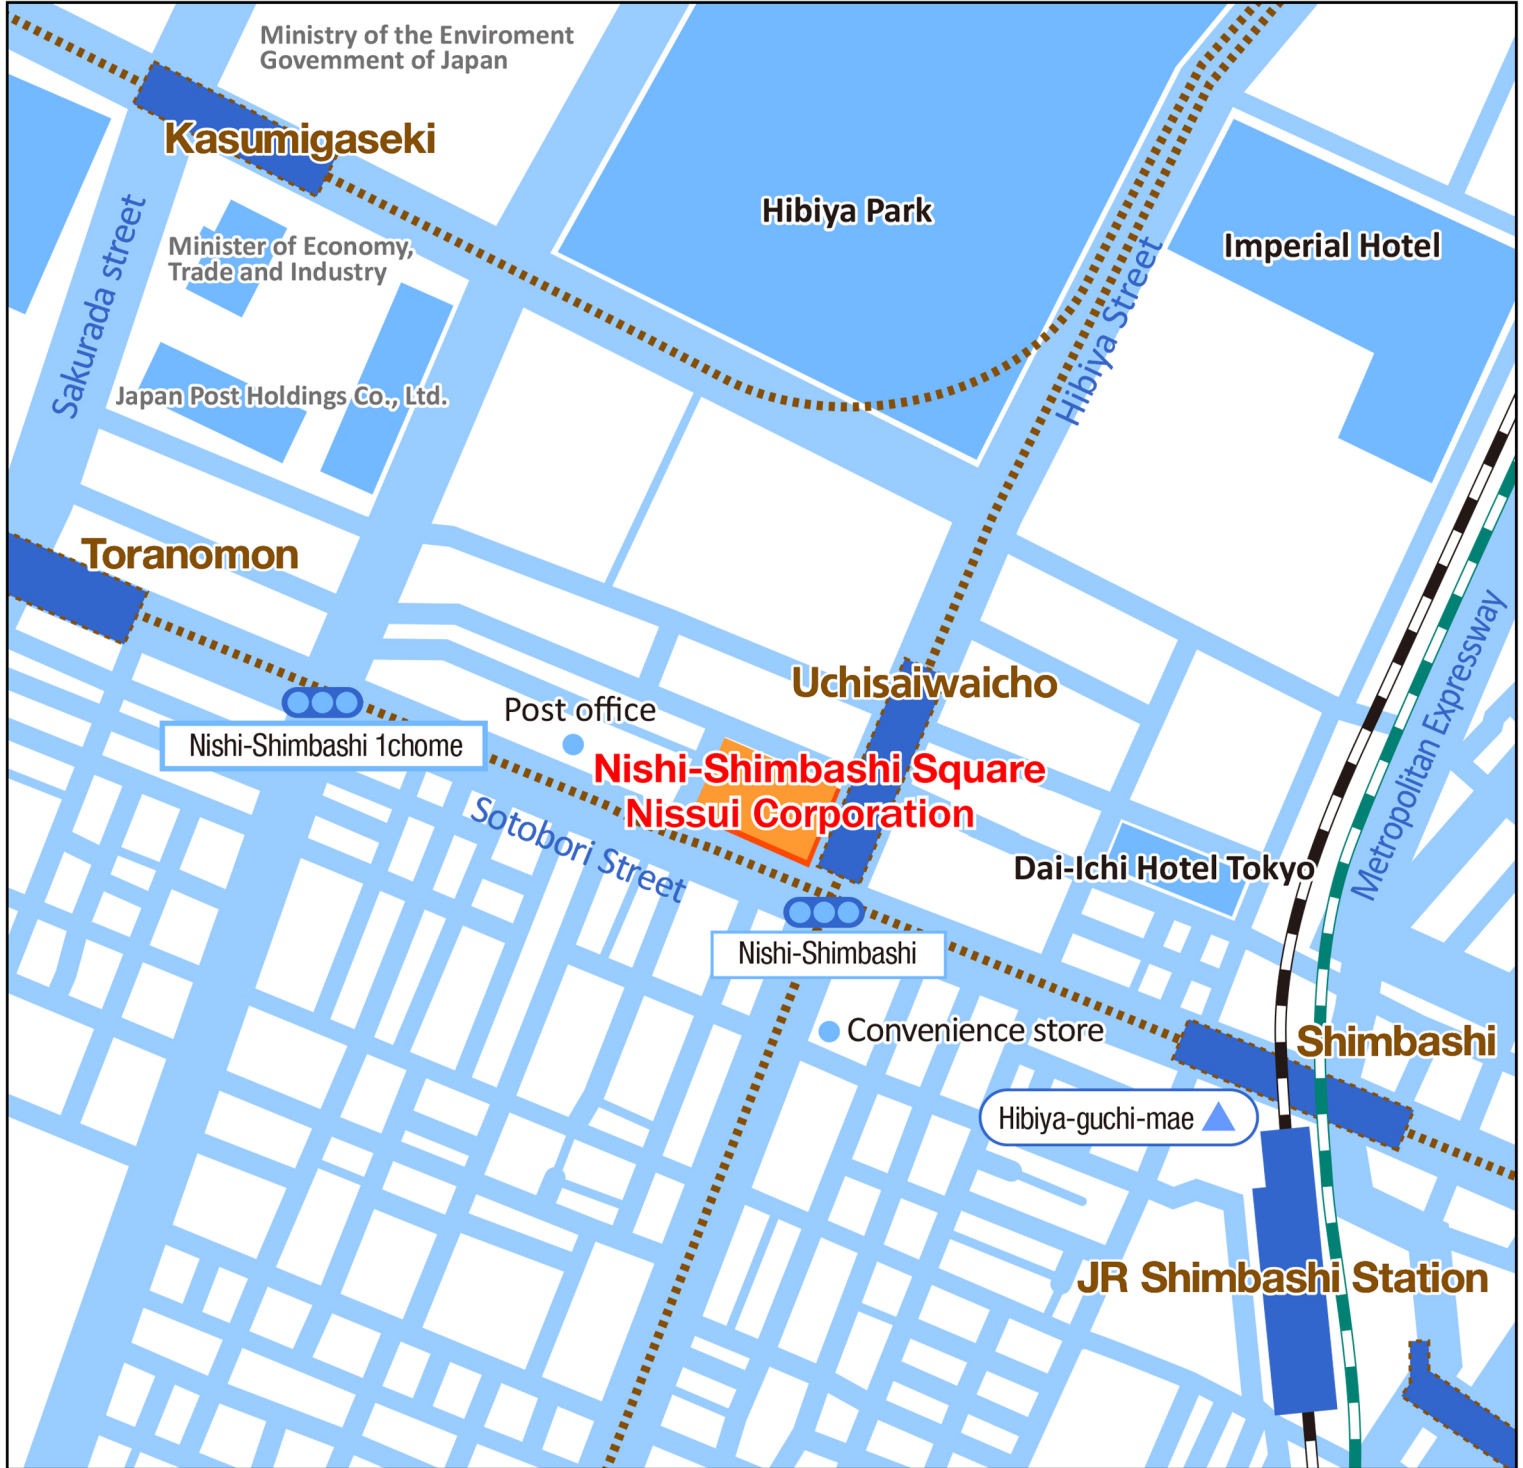

Nissui Corporation

Nishi-Shimbashi Square, 1-3-1, nishi-shimbashi, minato-ku, Tokyo 105-8676 Japan

Closest station :

JR Line ; Shimbashi Station (Hibiya-guchi-mae Exit)

Tokyo Metro

Ginza Line ; Toranomom Station

Toei Subway

Mita Line ; Uchisaiwaicho Station